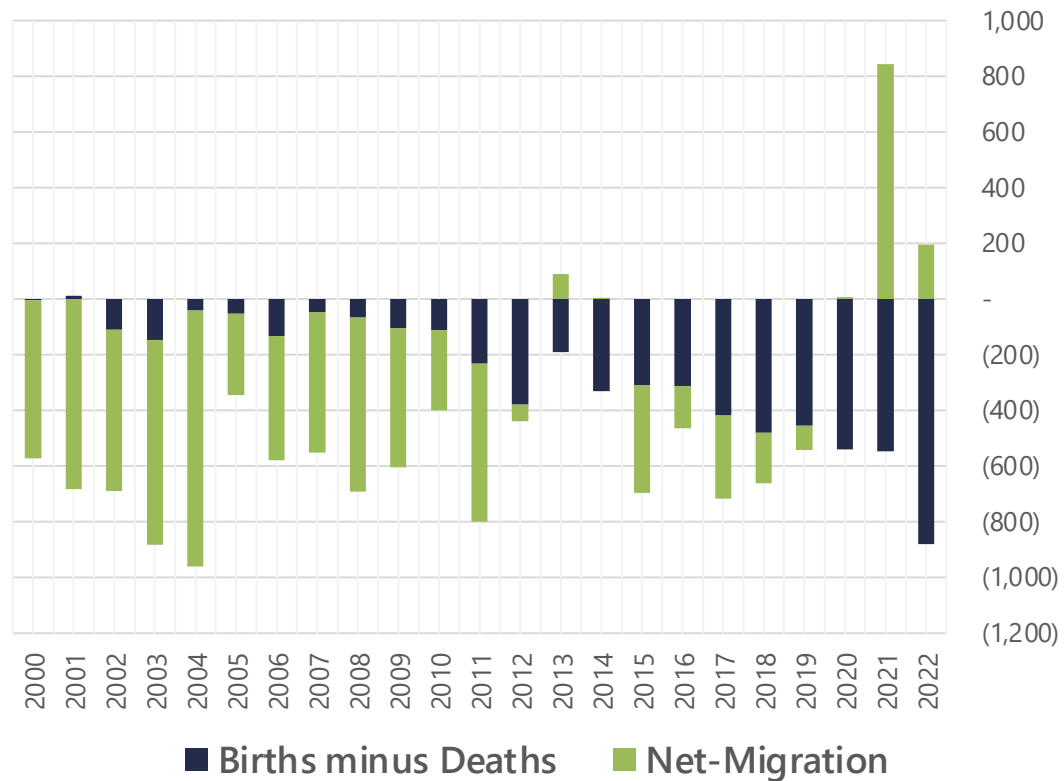

Population change was uneven during the 2010s

Most of Virginia's counties lost population during the 2010s

An even larger number of counties had more deaths than births during the 2010s

Where people move in Virginia has been dependent on their age

Net Migration by Age (2010 to 2020, Virginia)

Virginia's localities have aged very differently in recent decades

Median Age by Virginia County and City (1980 vs 2020)

The workforce is shrinking in Virginia's small metros and rural areas

Age Distribution (2020)

Virginia's rural areas and small metros experienced a surge in migration after 2020

Danville & Pittsylvania

Virginia

By the mid-2010s, migration was already shifting away from large cities

Annual Net Domestic Migration in Metropolitan and nonmetropolitan areas (2010-2022)

The pandemic accelerated many existing migration trends

Domestic Migration since 2020

The pandemic accelerated many existing migration trends