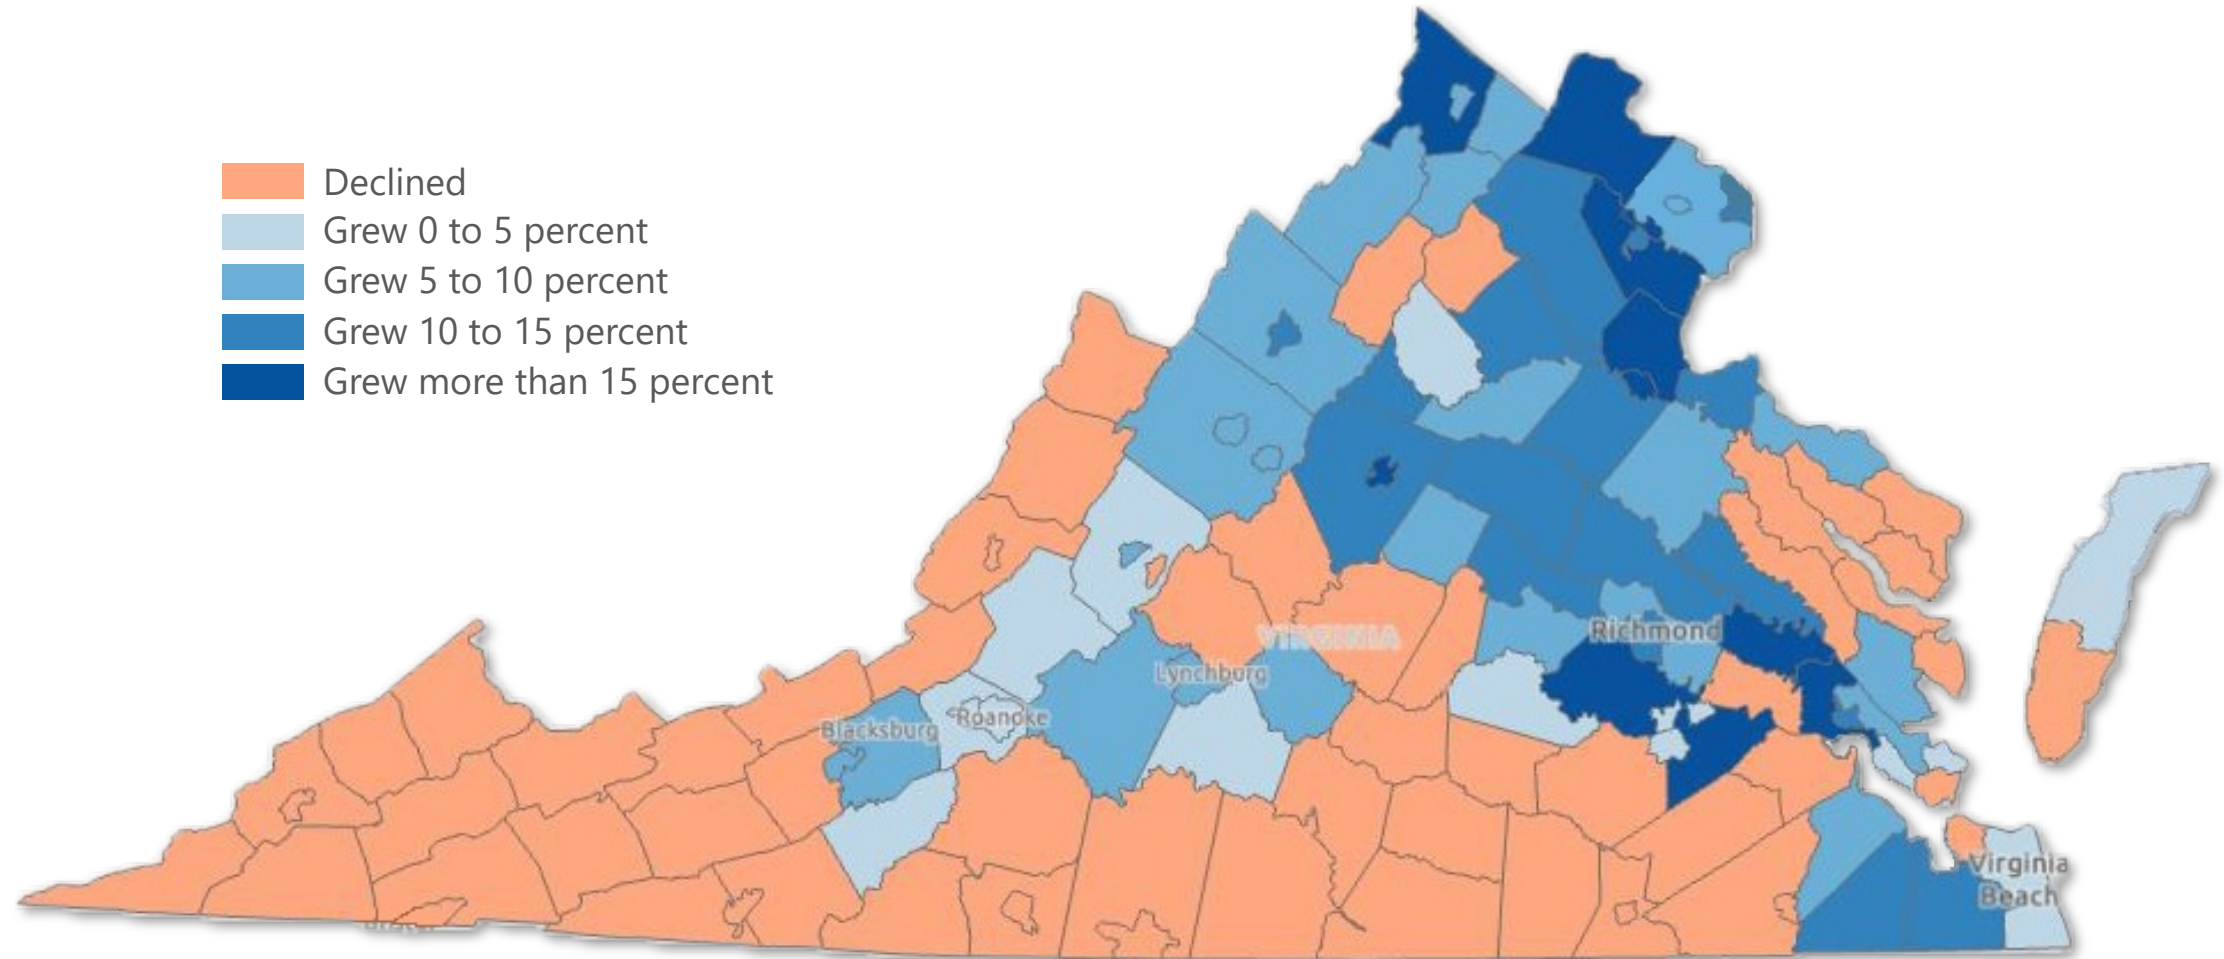

Population change was uneven during the 2010s

Most of Virginia's counties lost population during the 2010s

An even larger number of counties had more deaths than births during the 2010s

Where people move in Virginia has been dependent on their age

Net Migration by Age (2010 to 2020, Virginia)

Virginia's localities have aged very differently in recent decades

Median Age by Virginia County and City (1980 vs 2020)

The workforce is shrinking in Virginia's small metros and rural areas

Age Distribution (2020)

Virginia's rural areas and small metros experienced a surge in migration after 2020

Danville & Pittsylvania

Virginia

By the mid-2010s, migration was already shifting away from large cities

Annual Net Domestic Migration in Metropolitan and nonmetropolitan areas (2010-2022)

The pandemic accelerated many existing migration trends

Domestic Migration since 2020

The pandemic accelerated many existing migration trends