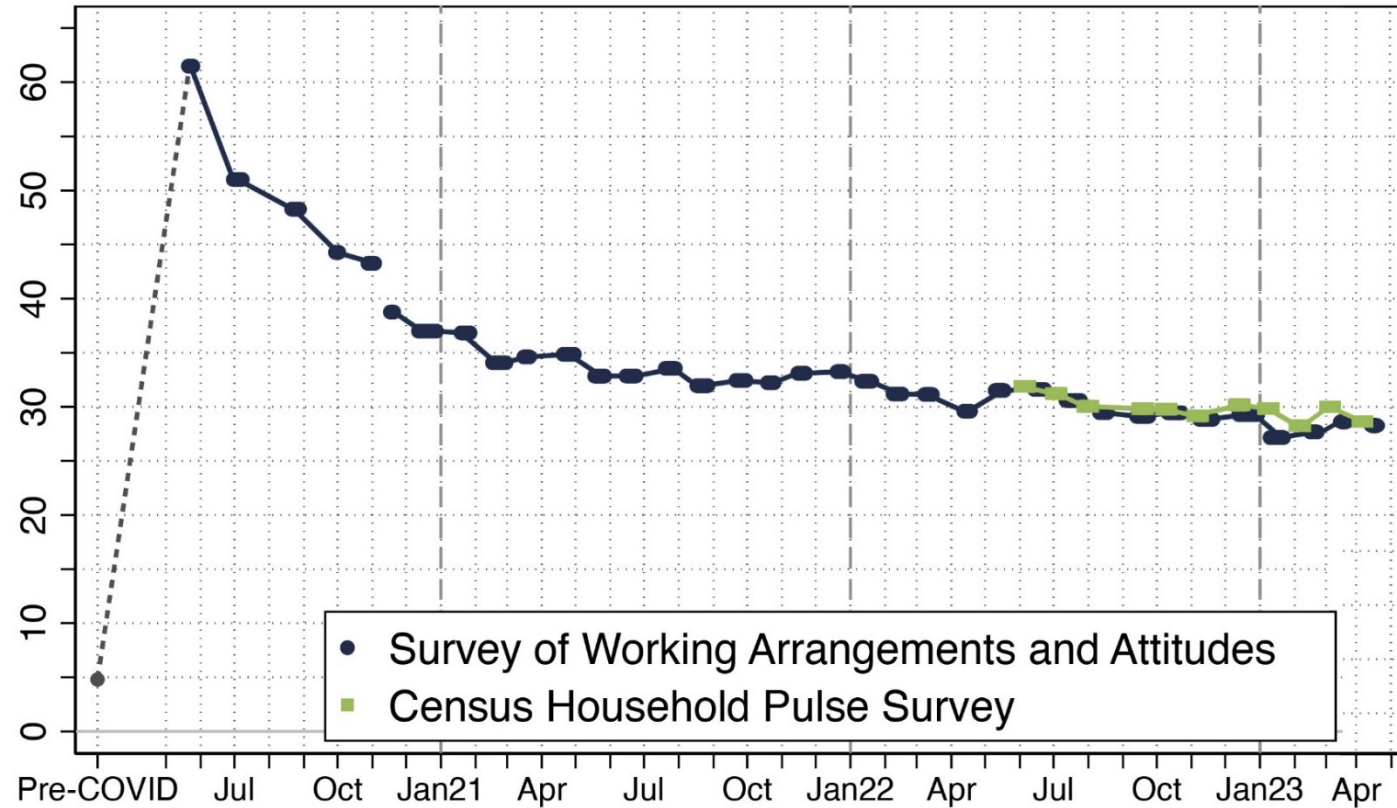

Age Distribution (2020)

Virginia's rural areas and small metros experienced a surge in migration after 2020

Danville & Pittsylvania

Virginia

By the mid-2010s, migration was already shifting away from large cities

Annual Net Domestic Migration in Metropolitan and nonmetropolitan areas (2010-2022)

The pandemic accelerated many existing migration trends

Domestic Migration since 2020

The pandemic accelerated many existing migration trends

Change in Domestic Migration (since 2020, compared to 2010s)

Remote work appears to be here to stay

*Pre-COVID estimate taken from the 2017-2018 American Time Use Survey

*The break in the series in November 2020 reflects a change in the survey question.

Percentage of Paid Full Days Worked from Home

Recent migration patterns may be a preview of future population trends

Domestic Migration (since 2020)

Virginia's Population Trends During the 2020s

JUNE 8, 2023