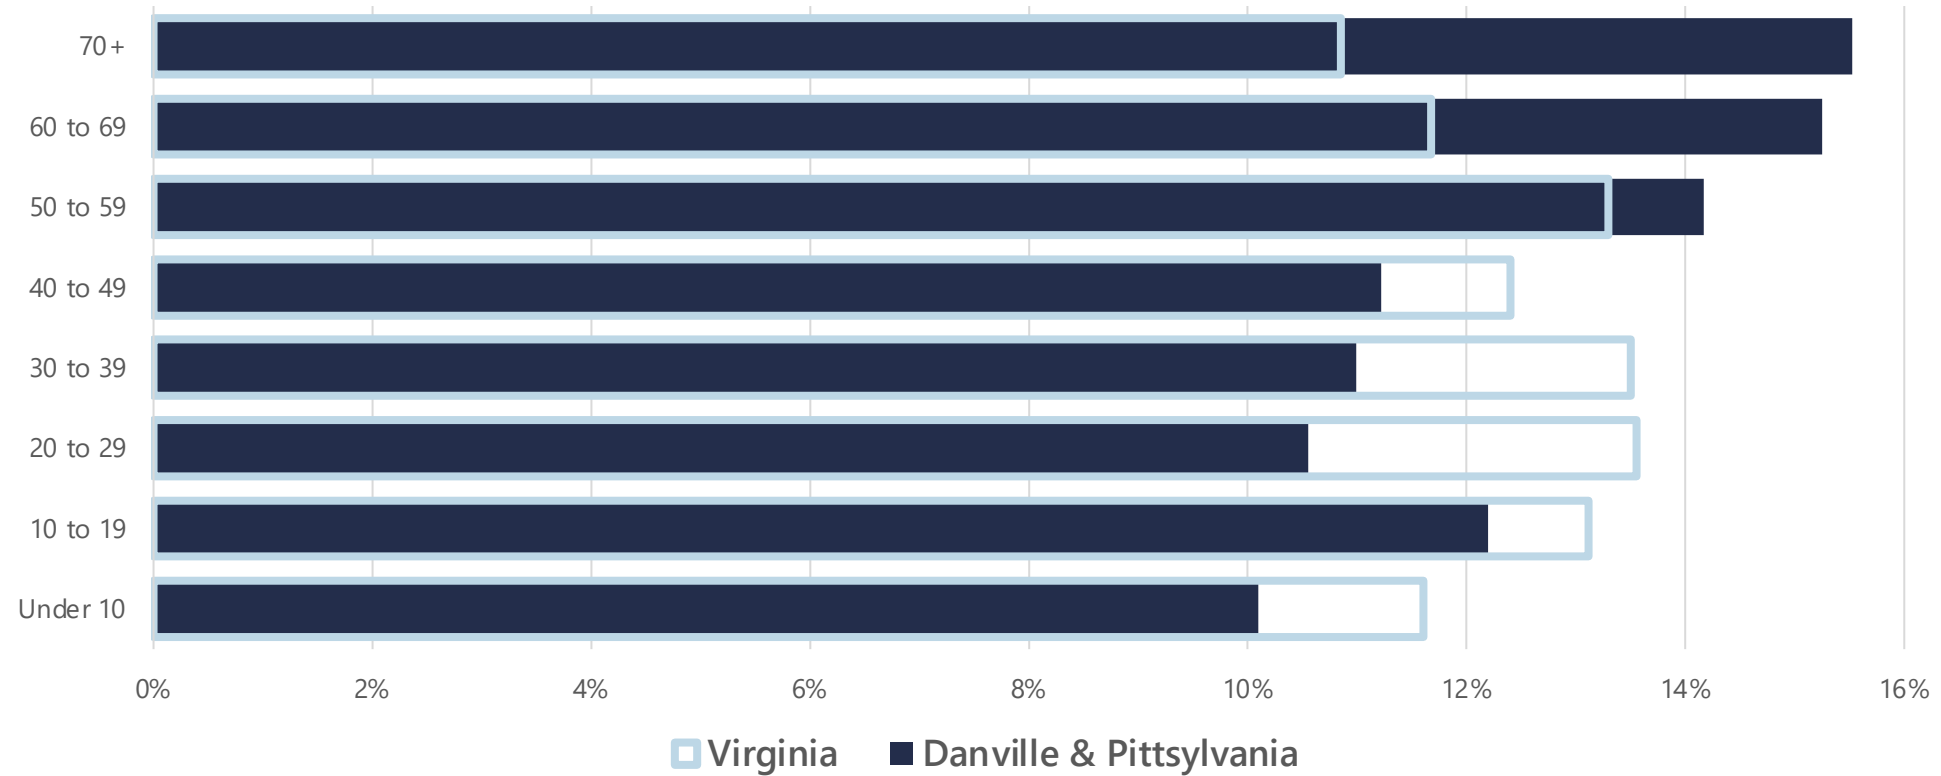

Population change was uneven during the 2010s

Most of Virginia's counties lost population during the 2010s

An even larger number of counties had more deaths than births during the 2010s

Where people move in Virginia has been dependent on their age

Net Migration by Age (2010 to 2020, Virginia)

Virginia's localities have aged very differently in recent decades

Median Age by Virginia County and City (1980 vs 2020)

The workforce is shrinking in Virginia's small metros and rural areas

Age Distribution (2020)

Virginia's rural areas and small metros experienced a surge in migration after 2020

Danville & Pittsylvania

Virginia

By the mid-2010s, migration was already shifting away from large cities