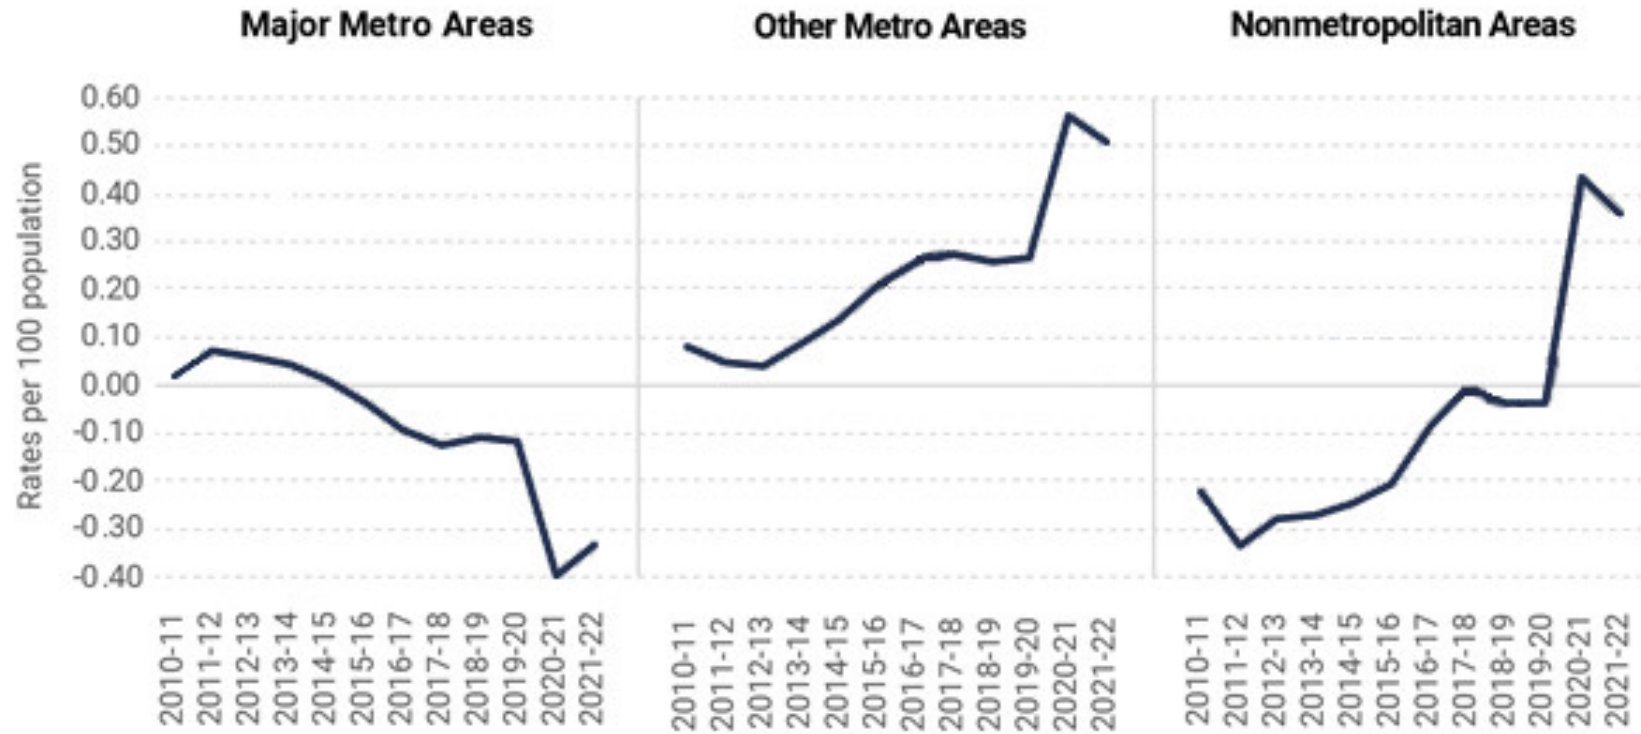

Net Migration by Age (2010 to 2020, Virginia)

Virginia's localities have aged very differently in recent decades

Median Age by Virginia County and City (1980 vs 2020)

The workforce is shrinking in Virginia's small metros and rural areas

Age Distribution (2020)

Virginia's rural areas and small metros experienced a surge in migration after 2020

Danville & Pittsylvania

Virginia

By the mid-2010s, migration was already shifting away from large cities

Annual Net Domestic Migration in Metropolitan and nonmetropolitan areas (2010-2022)

The pandemic accelerated many existing migration trends

Domestic Migration since 2020

The pandemic accelerated many existing migration trends

Change in Domestic Migration (since 2020, compared to 2010s)

Remote work appears to be here to stay

*Pre-COVID estimate taken from the 2017-2018 American Time Use Survey

*The break in the series in November 2020 reflects a change in the survey question.