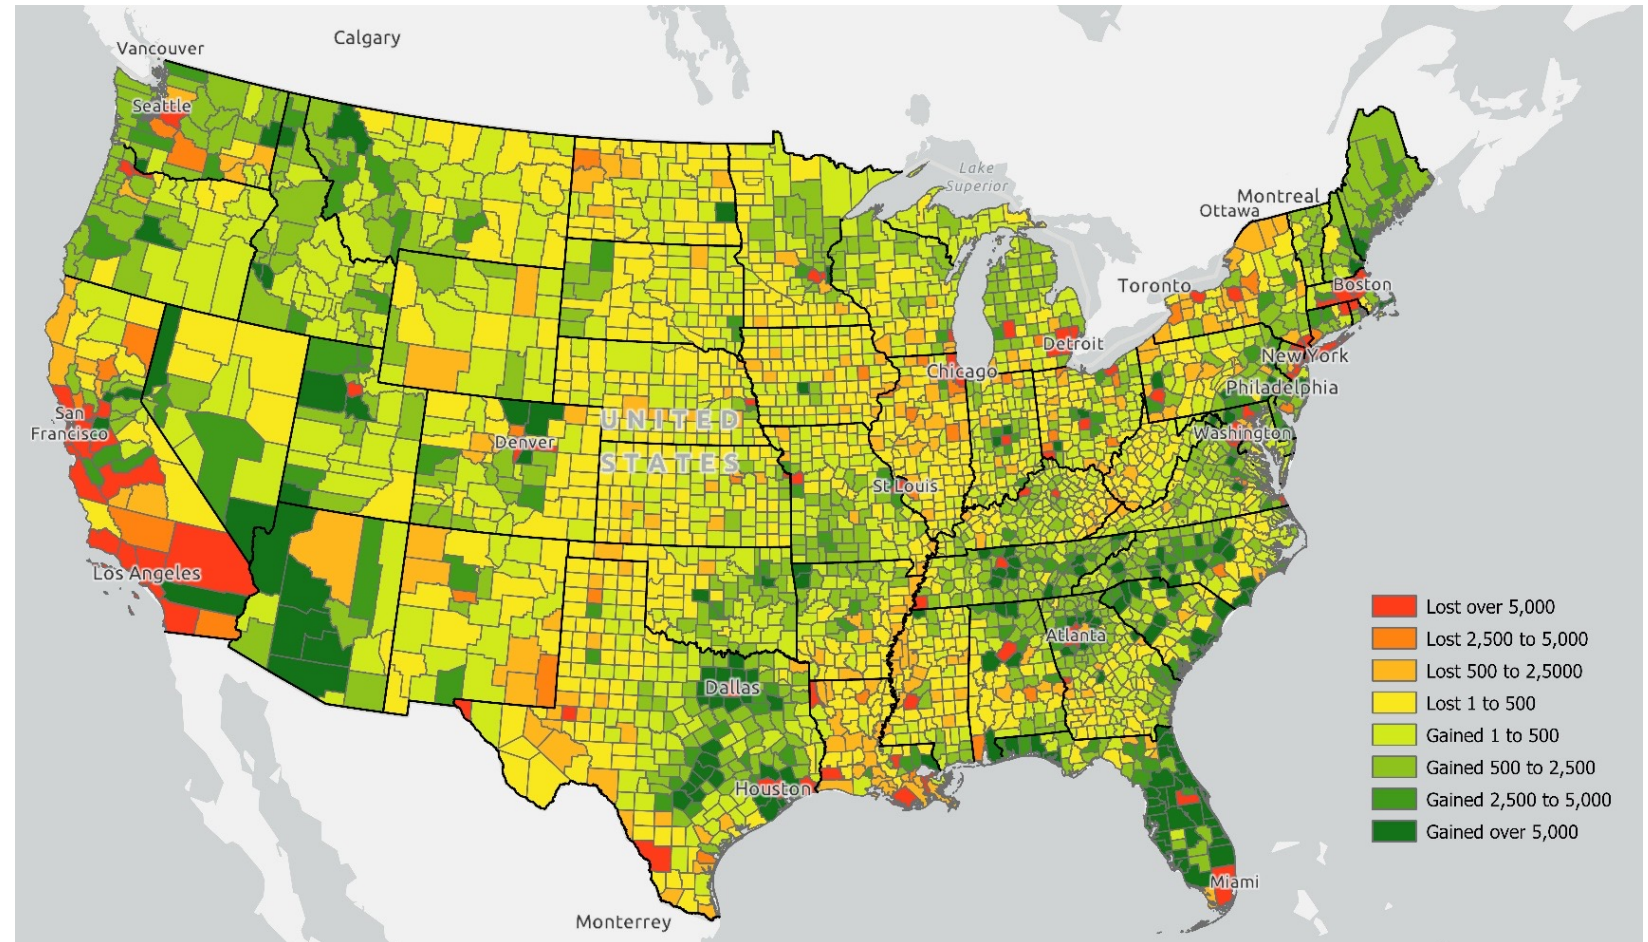

Population change was uneven during the 2010s

Most of Virginia's counties lost population during the 2010s

An even larger number of counties had more deaths than births during the 2010s

Where people move in Virginia has been dependent on their age

Net Migration by Age (2010 to 2020, Virginia)

Virginia's localities have aged very differently in recent decades

Median Age by Virginia County and City (1980 vs 2020)

The workforce is shrinking in Virginia's small metros and rural areas

Age Distribution (2020)

Virginia's rural areas and small metros experienced a surge in migration after 2020

Danville & Pittsylvania

Virginia

By the mid-2010s, migration was already shifting away from large cities

Annual Net Domestic Migration in Metropolitan and nonmetropolitan areas (2010-2022)

The pandemic accelerated many existing migration trends

Domestic Migration since 2020

The pandemic accelerated many existing migration trends