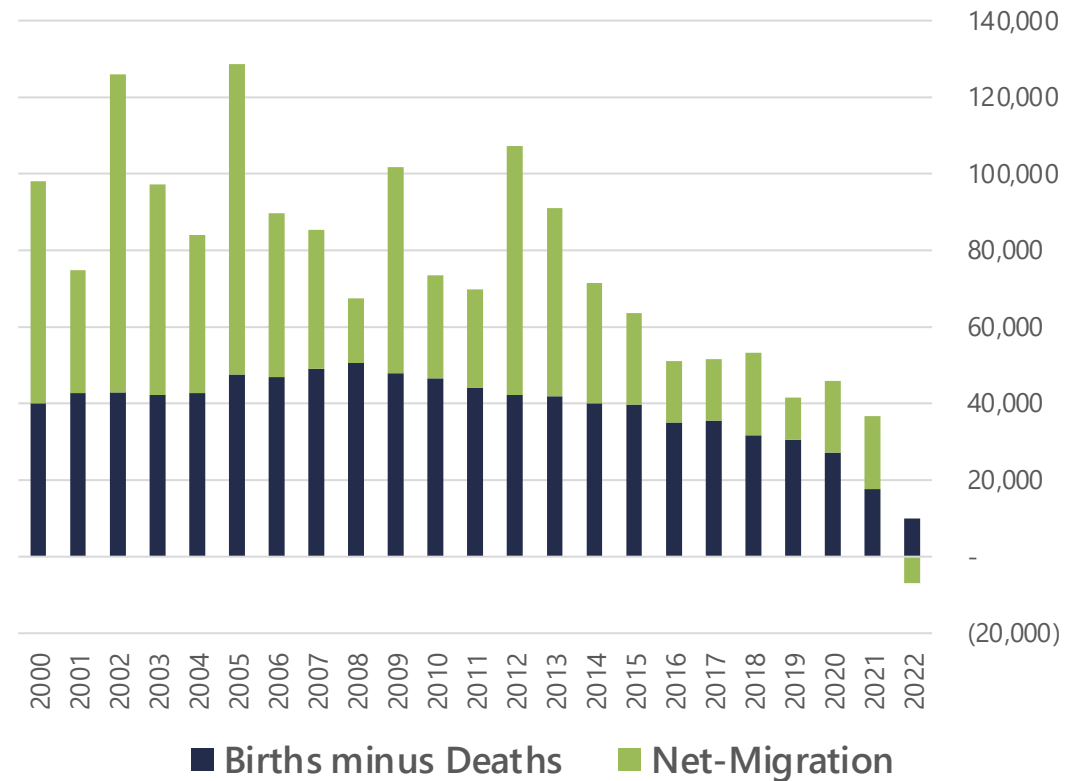

Population change was uneven during the 2010s

Most of Virginia's counties lost population during the 2010s

An even larger number of counties had more deaths than births during the 2010s

Where people move in Virginia has been dependent on their age

Net Migration by Age (2010 to 2020, Virginia)

Virginia's localities have aged very differently in recent decades

Median Age by Virginia County and City (1980 vs 2020)

The workforce is shrinking in Virginia's small metros and rural areas

Age Distribution (2020)

Virginia's rural areas and small metros experienced a surge in migration after 2020

Danville & Pittsylvania

Virginia

By the mid-2010s, migration was already shifting away from large cities

Annual Net Domestic Migration in Metropolitan and nonmetropolitan areas (2010-2022)

The pandemic accelerated many existing migration trends

Domestic Migration since 2020

The pandemic accelerated many existing migration trends