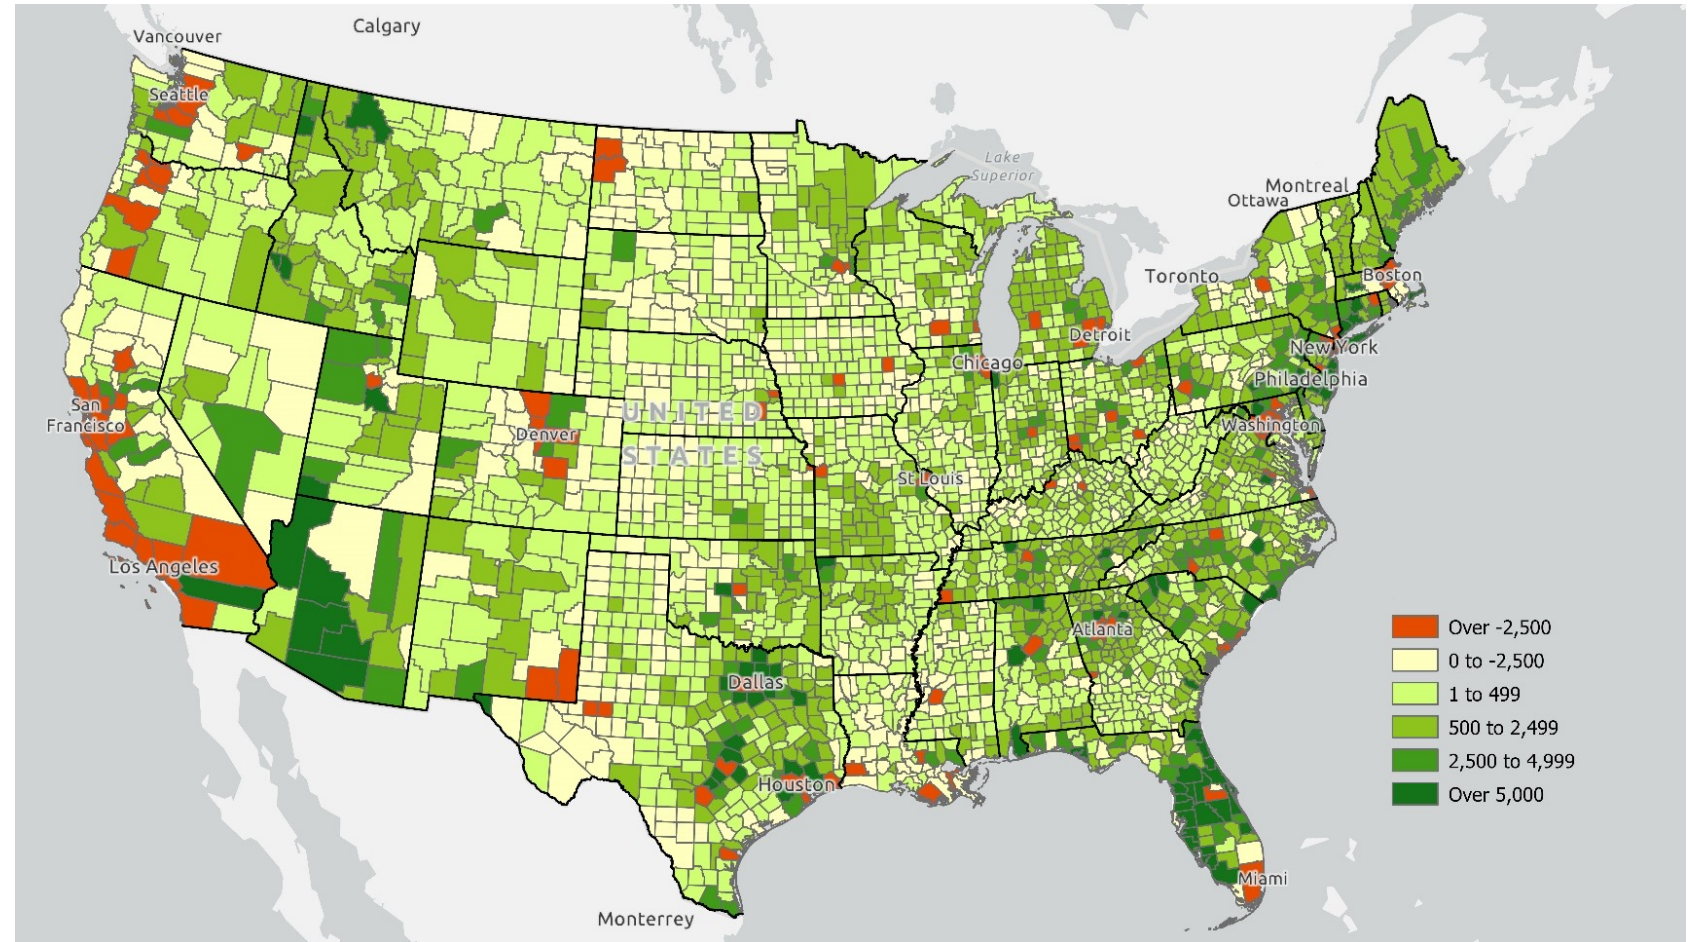

Population change was uneven during the 2010s

Most of Virginia's counties lost population during the 2010s

An even larger number of counties had more deaths than births during the 2010s

Where people move in Virginia has been dependent on their age

Net Migration by Age (2010 to 2020, Virginia)

Virginia's localities have aged very differently in recent decades

Median Age by Virginia County and City (1980 vs 2020)

The workforce is shrinking in Virginia's small metros and rural areas

Age Distribution (2020)

Virginia's rural areas and small metros experienced a surge in migration after 2020

Danville & Pittsylvania

Virginia

By the mid-2010s, migration was already shifting away from large cities

Annual Net Domestic Migration in Metropolitan and nonmetropolitan areas (2010-2022)

The pandemic accelerated many existing migration trends

Domestic Migration since 2020

The pandemic accelerated many existing migration trends