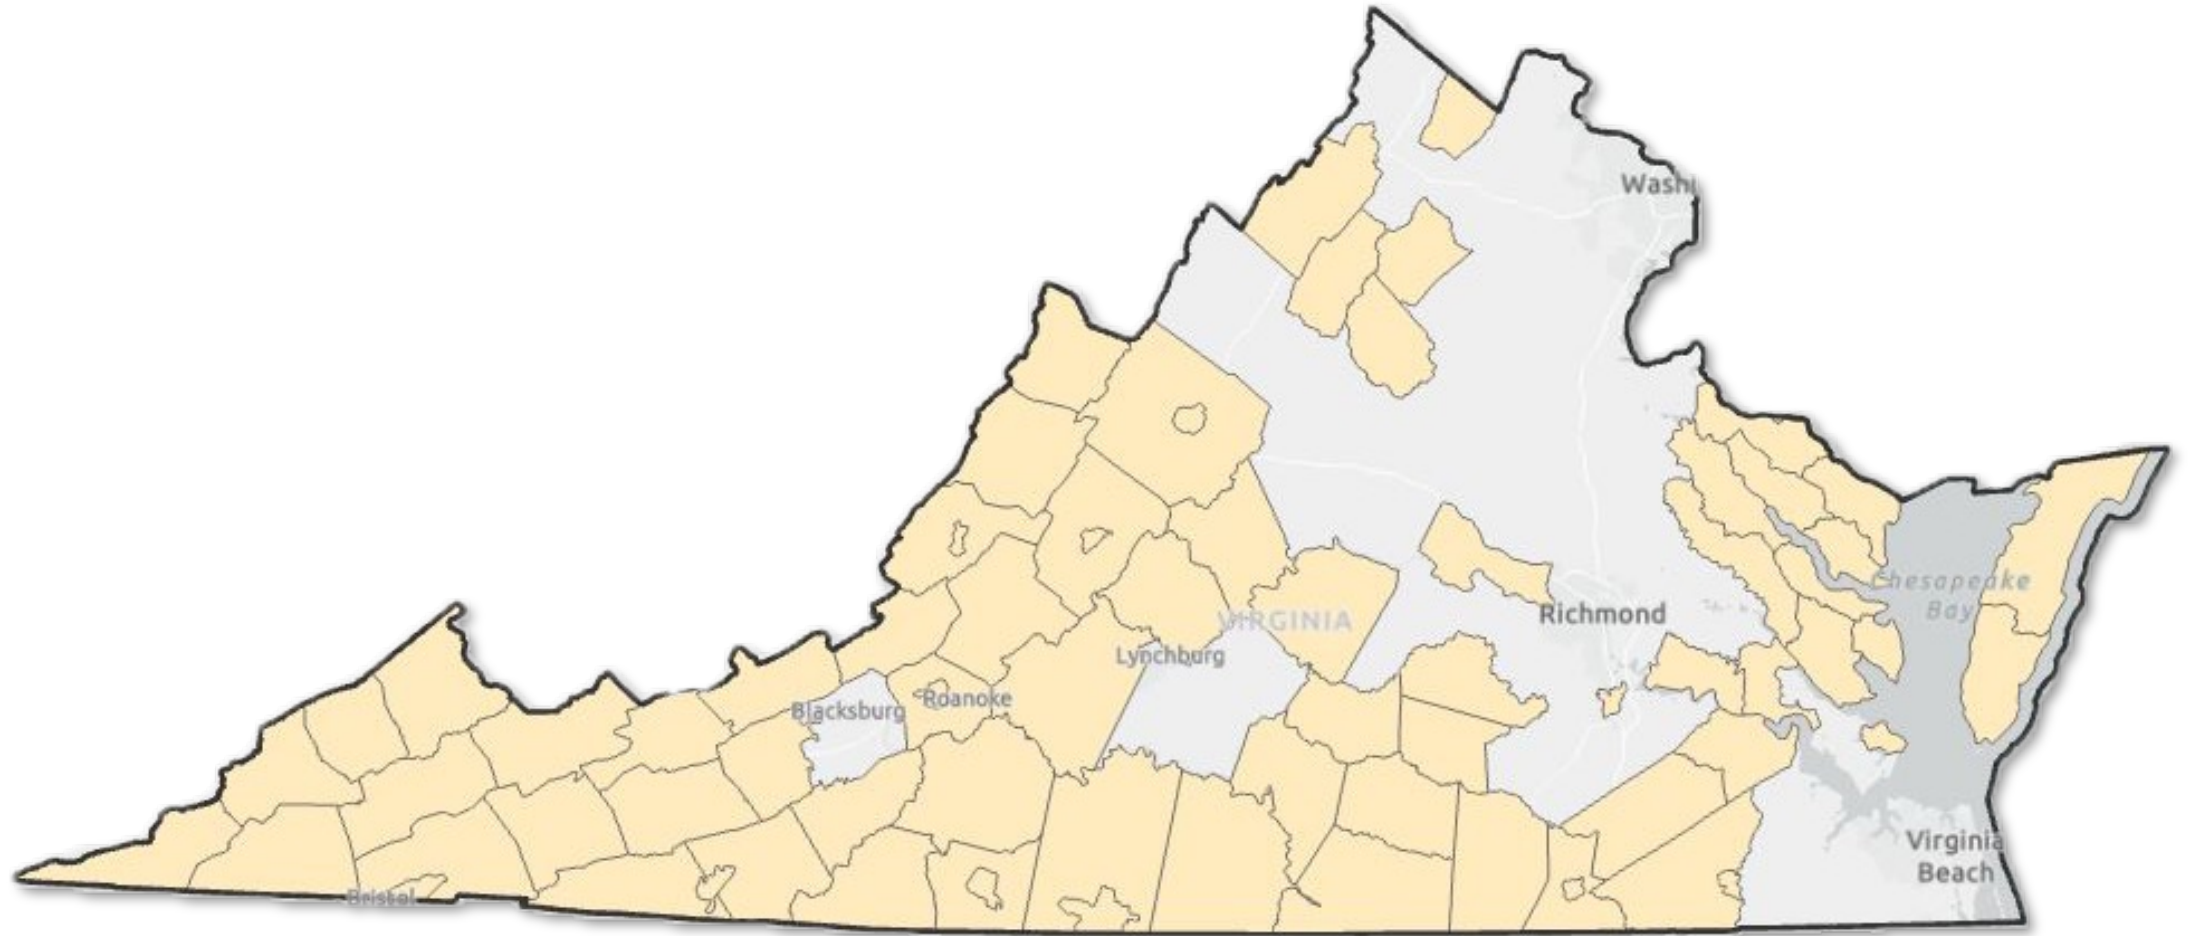

Population change was uneven during the 2010s

Most of Virginia's counties lost population during the 2010s

An even larger number of counties had more deaths than births during the 2010s

Where people move in Virginia has been dependent on their age

Net Migration by Age (2010 to 2020, Virginia)

Virginia's localities have aged very differently in recent decades

Median Age by Virginia County and City (1980 vs 2020)

The workforce is shrinking in Virginia's small metros and rural areas

Age Distribution (2020)

Virginia's rural areas and small metros experienced a surge in migration after 2020

Danville & Pittsylvania

Virginia

By the mid-2010s, migration was already shifting away from large cities