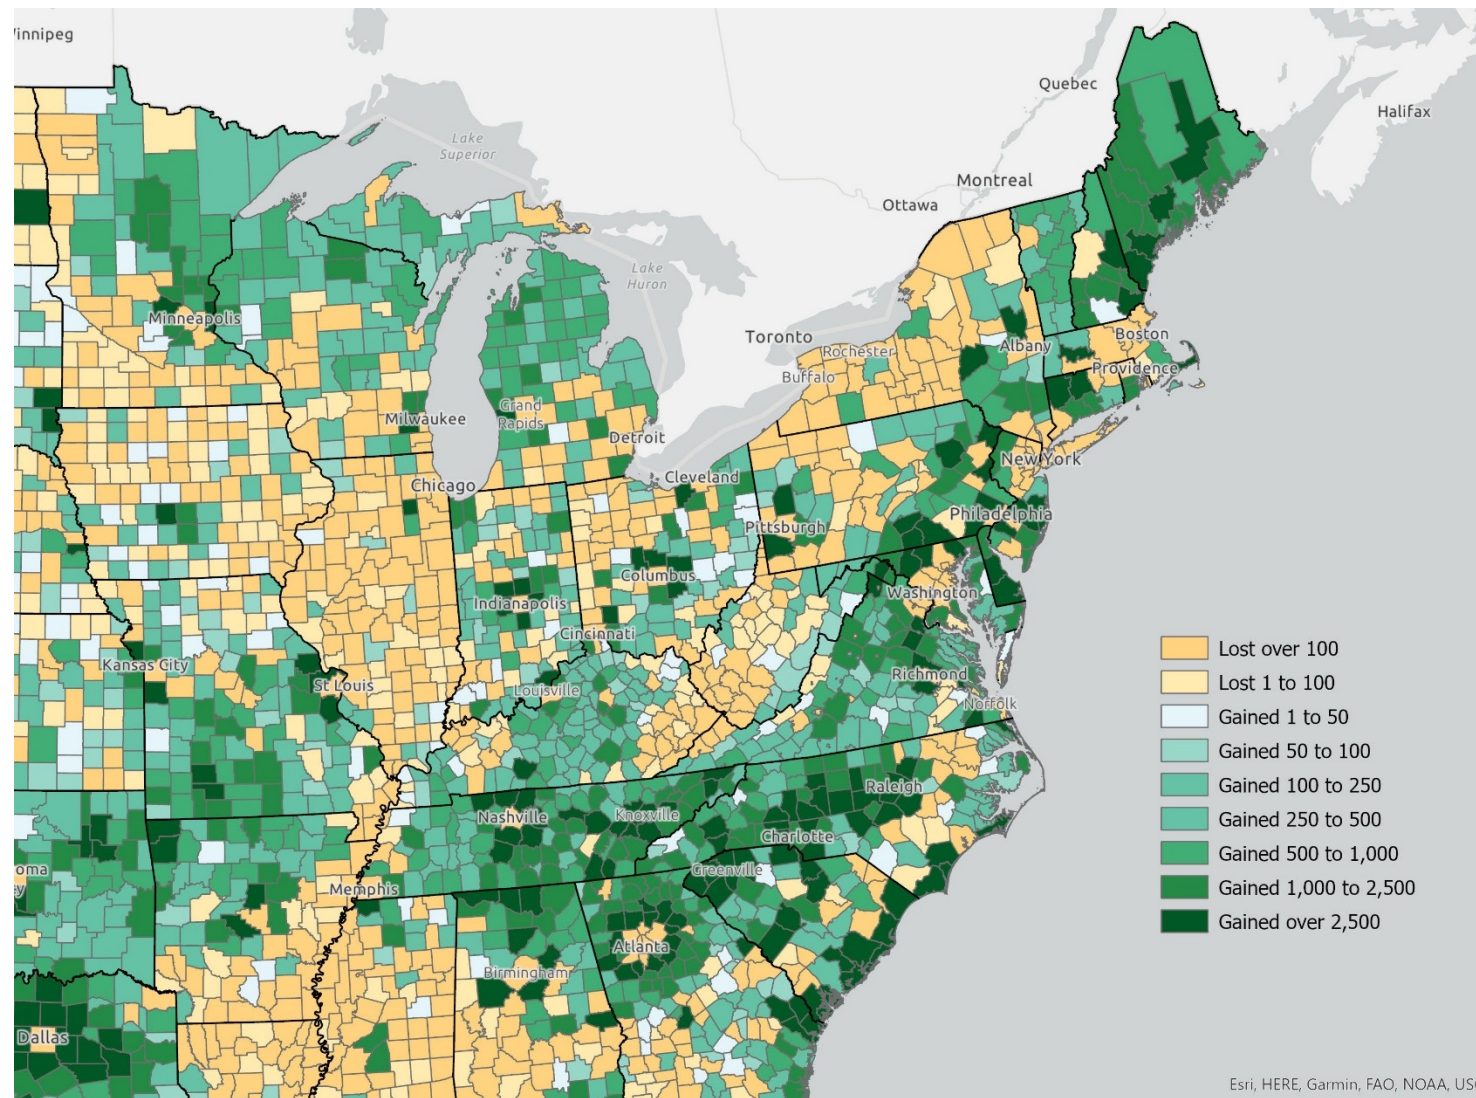

Age Distribution (2020)

Virginia's rural areas and small metros experienced a surge in migration after 2020

Danville & Pittsylvania

Virginia

By the mid-2010s, migration was already shifting away from large cities

Annual Net Domestic Migration in Metropolitan and nonmetropolitan areas (2010-2022)

The pandemic accelerated many existing migration trends

Domestic Migration since 2020

The pandemic accelerated many existing migration trends

Change in Domestic Migration (since 2020, compared to 2010s)

Remote work appears to be here to stay

*Pre-COVID estimate taken from the 2017-2018 American Time Use Survey

*The break in the series in November 2020 reflects a change in the survey question.

Percentage of Paid Full Days Worked from Home

Recent migration patterns may be a preview of future population trends

Domestic Migration (since 2020)

Virginia's Population Trends During the 2020s

JUNE 8, 2023