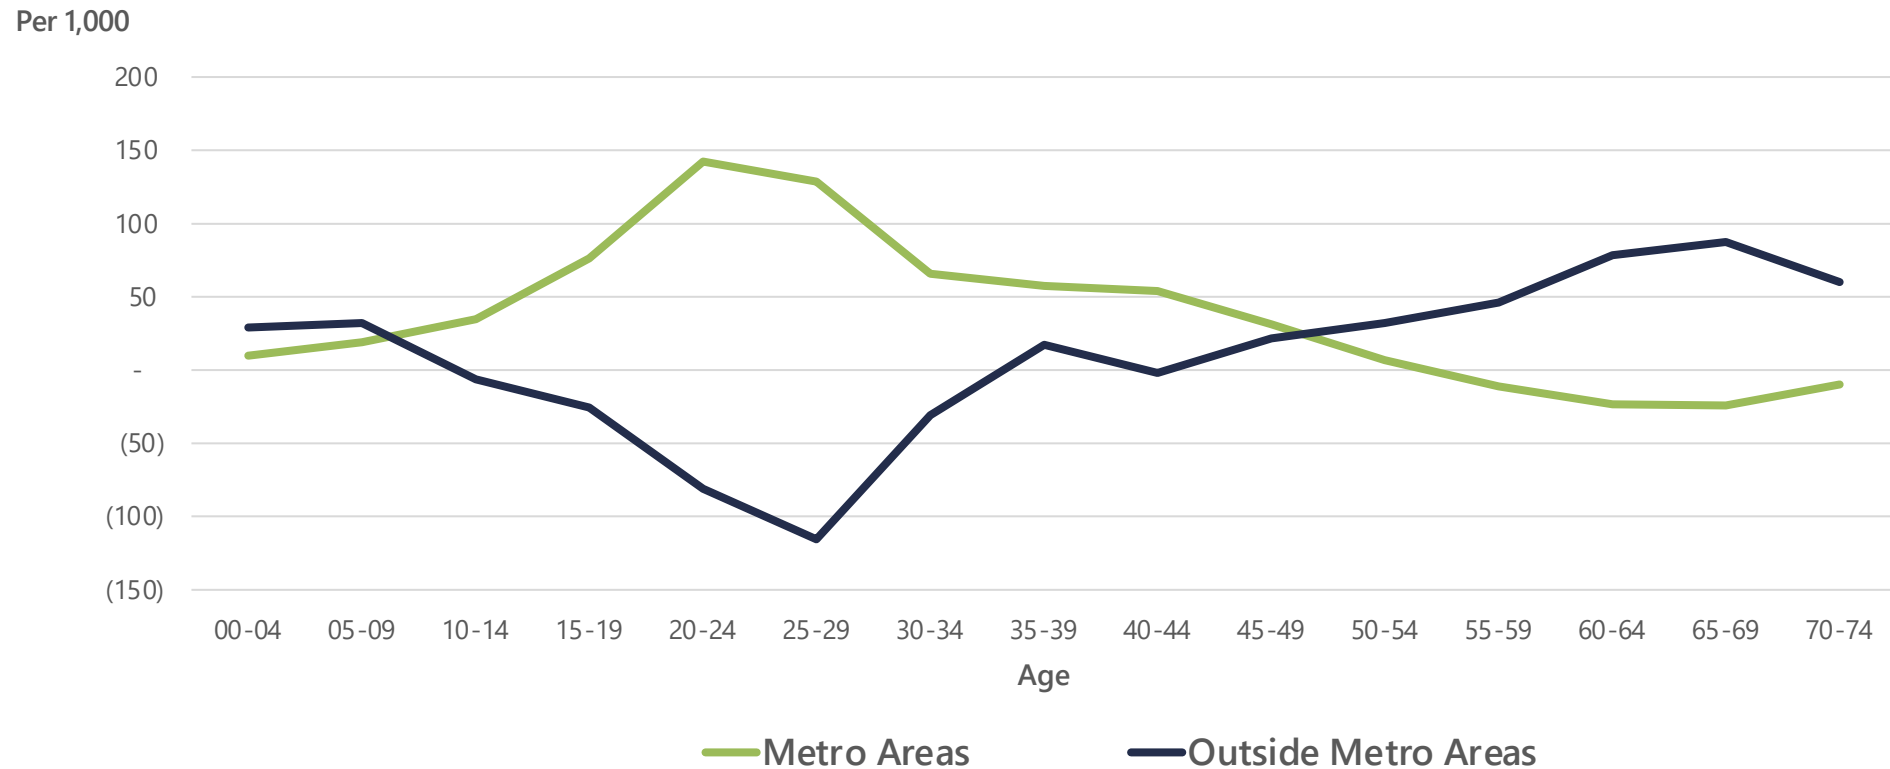

Population change was uneven during the 2010s

Most of Virginia's counties lost population during the 2010s

An even larger number of counties had more deaths than births during the 2010s

Where people move in Virginia has been dependent on their age

Net Migration by Age (2010 to 2020, Virginia)

Virginia's localities have aged very differently in recent decades

Median Age by Virginia County and City (1980 vs 2020)

The workforce is shrinking in Virginia's small metros and rural areas

Age Distribution (2020)

Virginia's rural areas and small metros experienced a surge in migration after 2020

Danville & Pittsylvania

Virginia

By the mid-2010s, migration was already shifting away from large cities