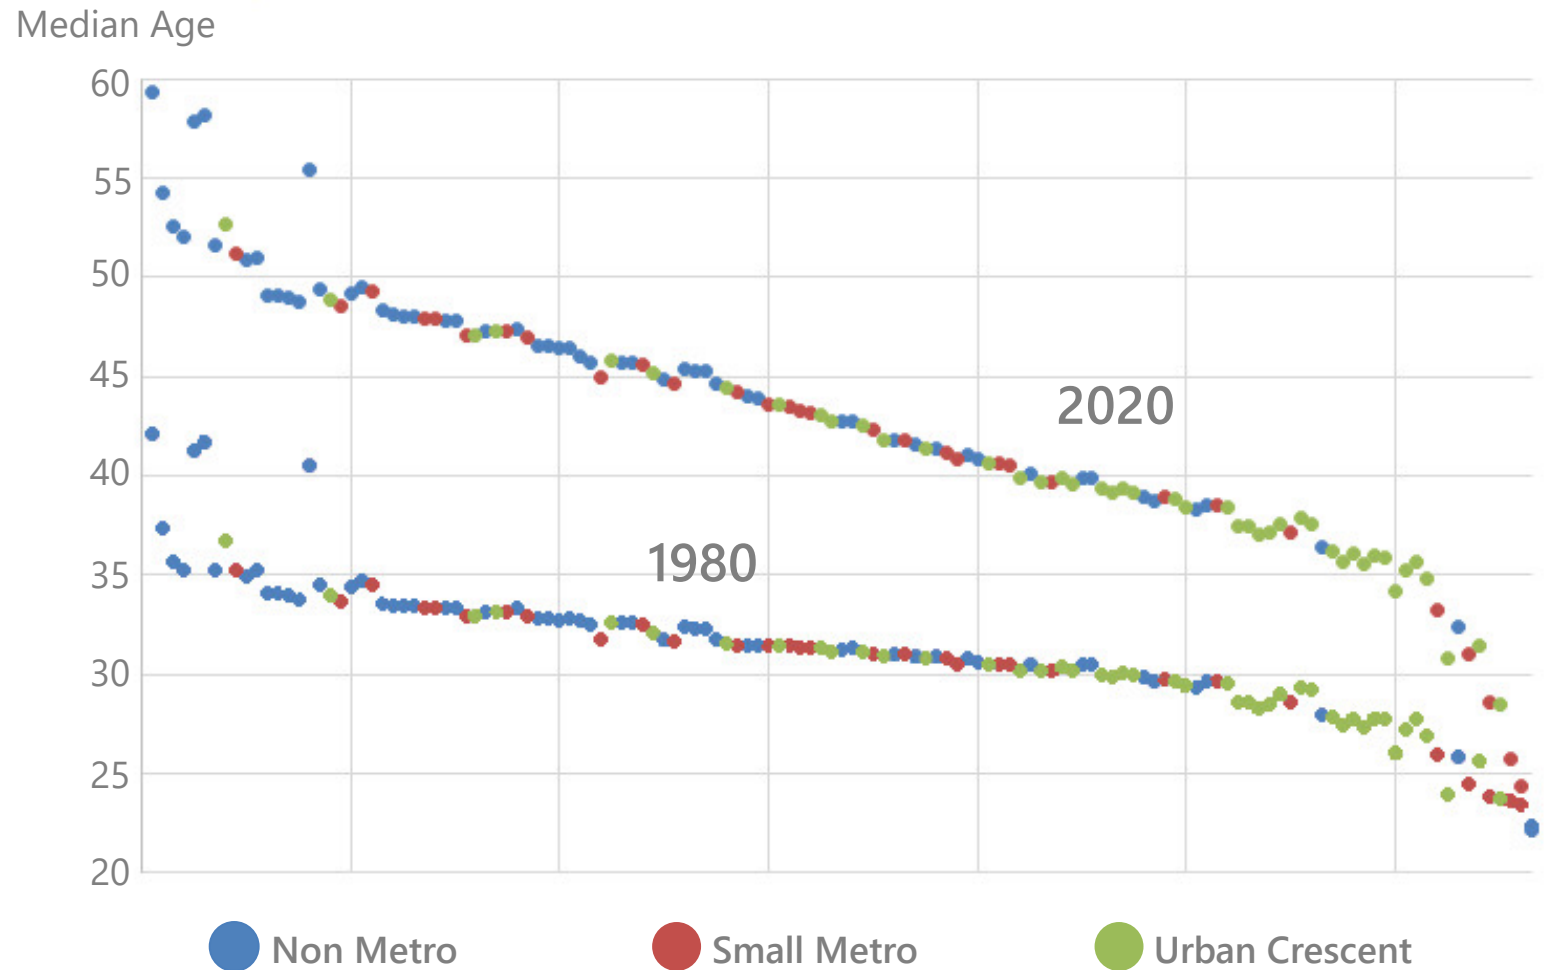

Population change was uneven during the 2010s

Most of Virginia's counties lost population during the 2010s

An even larger number of counties had more deaths than births during the 2010s

Where people move in Virginia has been dependent on their age

Net Migration by Age (2010 to 2020, Virginia)

Virginia's localities have aged very differently in recent decades

Median Age by Virginia County and City (1980 vs 2020)

The workforce is shrinking in Virginia's small metros and rural areas

Age Distribution (2020)

Virginia's rural areas and small metros experienced a surge in migration after 2020

Danville & Pittsylvania

Virginia

By the mid-2010s, migration was already shifting away from large cities

Annual Net Domestic Migration in Metropolitan and nonmetropolitan areas (2010-2022)

The pandemic accelerated many existing migration trends

Domestic Migration since 2020

The pandemic accelerated many existing migration trends