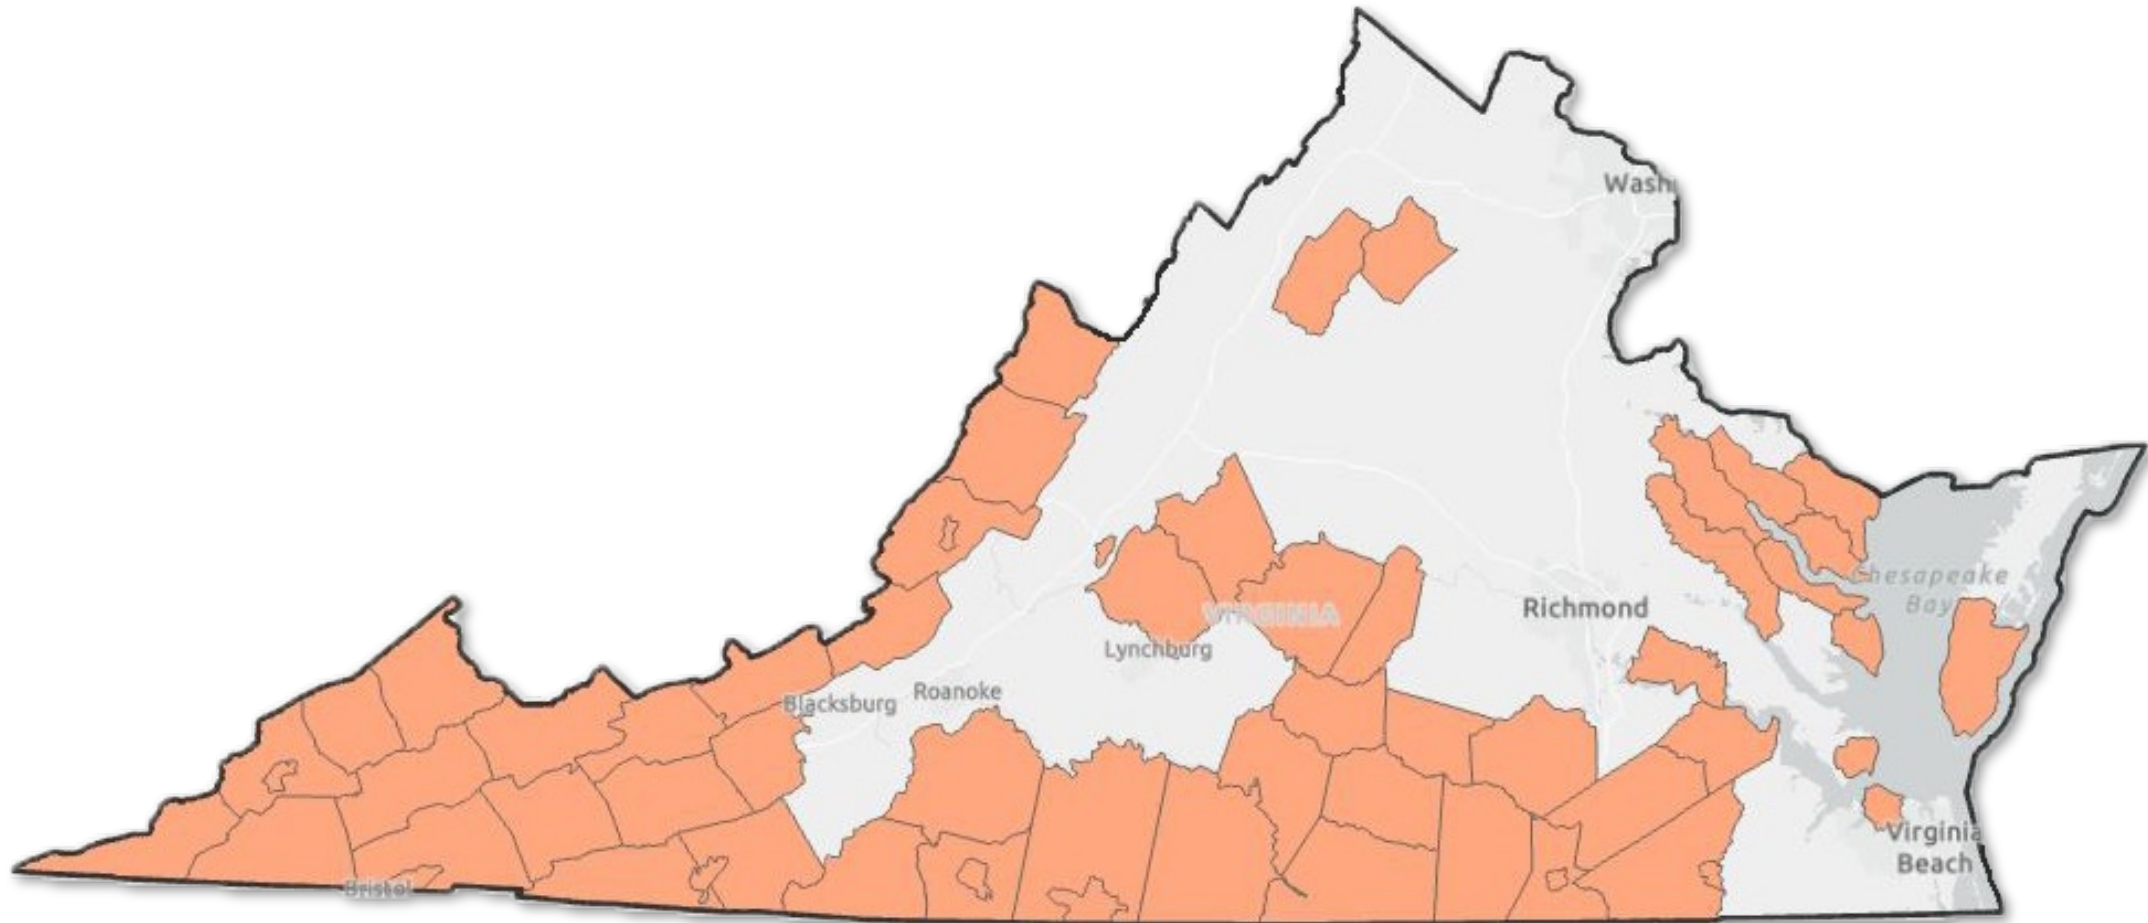

Population change was uneven during the 2010s

Most of Virginia's counties lost population during the 2010s

An even larger number of counties had more deaths than births during the 2010s

Where people move in Virginia has been dependent on their age

Net Migration by Age (2010 to 2020, Virginia)

Virginia's localities have aged very differently in recent decades

Median Age by Virginia County and City (1980 vs 2020)

The workforce is shrinking in Virginia's small metros and rural areas

Age Distribution (2020)

Virginia's rural areas and small metros experienced a surge in migration after 2020

Danville & Pittsylvania

Virginia

By the mid-2010s, migration was already shifting away from large cities

Annual Net Domestic Migration in Metropolitan and nonmetropolitan areas (2010-2022)

The pandemic accelerated many existing migration trends

Domestic Migration since 2020

The pandemic accelerated many existing migration trends